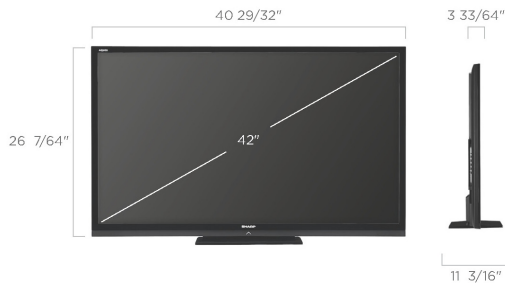

42" LCD TV

- 42" Class (42" diagonal)
- Full HD 1080p resolution
- LCD panel

MODEL OVERVIEW

The 42SV50 is part of our most affordable line of LCD TVs. This 42" (diagonal) model benefits from Sharp's expertise as the leader in LCD TV technology.

Technical Specifications

Basic Specifications	Screen Size Class	42
	Backlight Type	CCFL
	LED Backlight System	N/A
	IVC (Intelligent Variable Contrast)	N
	3D	N
	Pixel Resolution	1080p
	Viewing Angles	176/176
	Audio System	10W + 10W
	Panel Native Refresh Rate	60
	"AQUOMOTION (Backlight Scanning Refresh Rate)"	N/A
	Tuning System	NTSC/ATSC/QAM
	Dynamic Contrast Ratio	TBD
	Aspect Ratio	16x9

Terminals (Inputs)		
USB Input		1
HDMI®		3
HD Component		1
Composite Video		1
Digital Audio Output		Coaxial
Surround Sound		Virtual
Audio Inputs (L/R)		2
RS-232C		1
PC		1
Ethernet Input		0

Power		
Power Consumption AC (watts):		170
Power Source:		AC 120V

Weight & Dimensions		
Width with stand (inches)		40 29/32
Depth with stand (inches)		11 3/16
Height with stand (inches)		27 27/32
Width without stand (inches)		40 29/32
Depth without stand (inches)		3 33/64
Height without stand (inches)		26 7/64
Weight with stand (lbs)		40.8
Weight without stand (lbs)		35.3